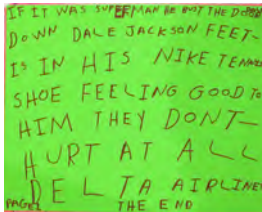

Christopher Knowles
Lamp, Winter 1985 - Spring 1986
Typing on paper and correction
fluid
22 1/2 x 17 1/2 inches
25 1/2 x 20 1/2 inches (framed)
(Inv# CK1597)

Dale Jackson
Untitled, unknown date
Ink on paper
14 sheets, 22 x 28 inches each
(Inv# DJ001)