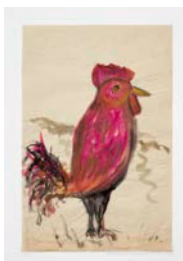

Silvianna Goldsmith

Rooster, 2012-2013

Tube watercolors on Chinese
watercolor paper

18 x 12 inches

(Inv# SG022)