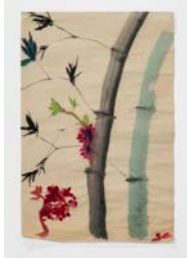

white columns

Silvianna Goldsmith

Branch, flower, 2012-2013

Tube watercolors on Chinese
watercolor paper

18 x 12 inches

(Inv# SG019)