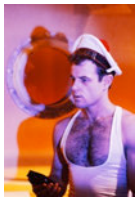

Roger Fritz
"Fassbinder's *Querelle* Nr.154", 1982/2011
Digital C-print in an edition of 5 + 1AP
Edition 1
29 ½ x 19 ¾ inches
FRI-Ph 154