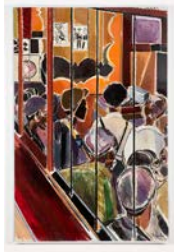

Denzil Forrester

LITTLE SHAKA, 1985

Oil on board

46.46 x 30.31 in. (118 x 77 cm.)

(Inv# DF028)