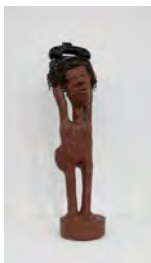

Dr. Charles Smith

Professional Business Card Holder, 2022

Concrete, paint, plastic telephone, fabric and business card

28 x 6 x 5 in.

(Inv# DCS15)