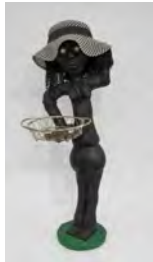

Dr. Charles Smith

Paul Robeson, 2022

Concrete and paint

22 x 12 x 12 in.

(Inv# DCS01)

East Gallery:

Dr. Charles Smith

Diana Ross - Singer, 2022

Concrete, paint, rhinestones, fabric,
plastic, wire basket and straw hat

40 x 12 x 10 in.

(Inv# DCS09)