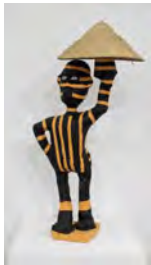

Dr. Charles Smith

*Vietnam Agent Orange Memorial,
2022*

Concrete, paint, glass, light fixture,
light bulb and straw hat

45 x 21 x 15 in.

(Inv# DCS08)