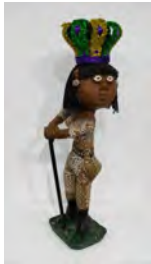

40 x 12 x 10 in.

(Inv# DCS09)

Dr. Charles Smith

Libby - A Visitor At The Museum,
2022

Concrete, paint, fabric, rhinestones
and camera

33 x 13 x 13 in.

(Inv# DCS28)

Dr. Charles Smith

*King Solomon, Son Of David - Author
Of The Proverbs, 2022*

Concrete, paint, fabric, metal and
plastic

21 x 12 x 12 in.

(Inv# DCS27)

Dr. Charles Smith

Mardi Gras Queen, 2022

Concrete, paint, fabric, earrings,
leather, rhinestones and Mardi Gras
crown