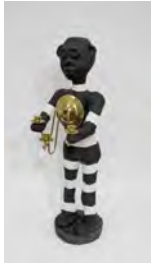

28 x 6 x 5 in.

(Inv# DCS15)

Dr. Charles Smith

Black Lives Matter Tribute To A Moment In The Movement, 2022

Concrete, paint, fabric and fleece cap

39 x 12 x 9 in.

(Inv# DCS25)

Dr. Charles Smith